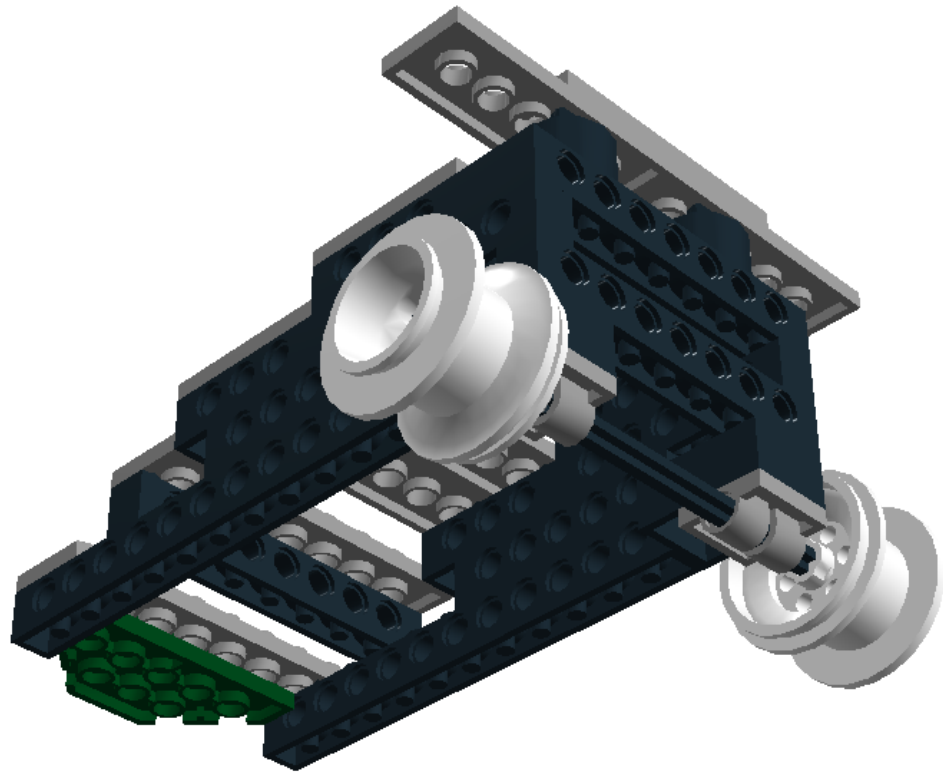

LEGO DIGITAL DESIGNER 4.2

Model Name:

Number of Bricks: 41

Step 1 of 18

Step 2 of 18

Step 3 of 18

Step 4 of 18

Step 5 of 18

Step 13 of 18

Step 14 of 18

Step 15 of 18

Step 16 of 18

Step 17 of 18

Step 18 of 18

2 x  300226 BRICK 2X3 - Black

2 x  614326 BRICK Ø16 W. CROSS - Black

4 x  370126 TECHNIC BRICK 1X4, Ø4,9 - Black

4 x  389426 TECHNIC BRICK 1X6, Ø4,9 - Black

4 x  370226 TECHNIC BRICK 1X8 - Black

2 x  389526 TECHNIC BRICK 1X12, Ø4,9 - Black

1 x  4211452 PLATE 2X6 - Medium Stone Grey

2 x  348224 SPOKED HUG D17MM - Bright Yellow

2 x  4211544 WEDGE-BELT WHEEL Ø24 - Medium Stone Grey

2 x  658001 RIM Ø30.4 X 22.8 - White

2 x  370826 CROSS AXLE 12M - Black