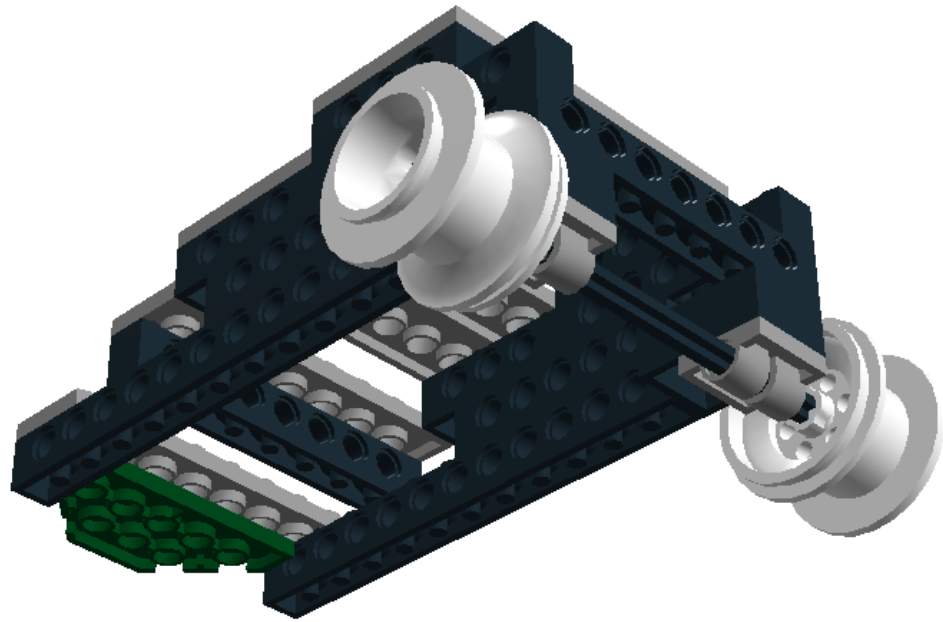

Step 11 of 18