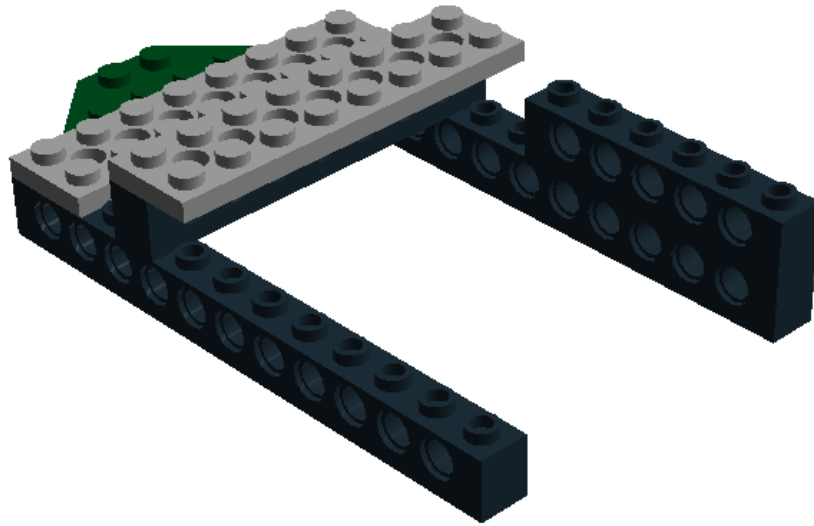

LEGO DIGITAL DESIGNER 4.2

Model Name:

Number of Bricks: 41

Step 1 of 18

Step 2 of 18

Step 3 of 18

Step 4 of 18

Step 5 of 18

Step 13 of 18

Step 14 of 18

Step 15 of 18

Step 16 of 18

Step 17 of 18

Step 18 of 18

2 x  300226 BRICK 2X3 - Black

2 x  614326 BRICK Ø16 W. CROSS - Black

4 x  370126 TECHNIC BRICK 1X4, Ø4,9 - Black

4 x  389426 TECHNIC BRICK 1X6, Ø4,9 - Black

4 x  370226 TECHNIC BRICK 1X8 - Black

2 x  389526 TECHNIC BRICK 1X12, Ø4,9 - Black

1 x  4211452 PLATE 2X6 - Medium Stone Grey

2 x  348224 SPOKED HUG D17MM - Bright Yellow

2 x  4211544 WEDGE-BELT WHEEL Ø24 - Medium Stone Grey

2 x  658001 RIM Ø30.4 X 22.8 - White

2 x  370826 CROSS AXLE 12M - Black