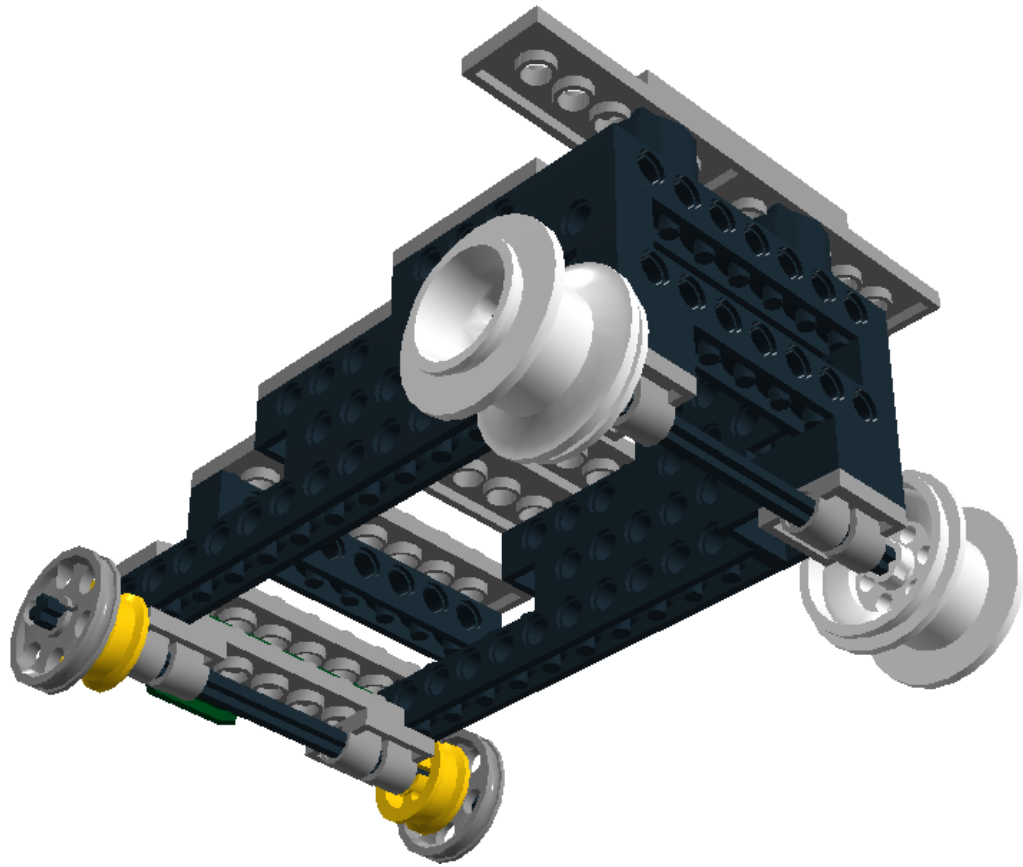

Step 13 of 18

Step 14 of 18

Step 15 of 18

Step 16 of 18

Step 17 of 18

Step 18 of 18

2 x  300226 BRICK 2X3 - Black

2 x  614326 BRICK Ø16 W. CROSS - Black

4 x  370126 TECHNIC BRICK 1X4, Ø4,9 - Black

4 x  389426 TECHNIC BRICK 1X6, Ø4,9 - Black

4 x  370226 TECHNIC BRICK 1X8 - Black

2 x  389526 TECHNIC BRICK 1X12, Ø4,9 - Black

1 x  4211452 PLATE 2X6 - Medium Stone Grey

1 x  4249378 CORNER PLATE 3X6 - Earth Green

4 x  4211376 TECHNIC DOUB. BEARING PL. 2X2 - Medium Stone Grey

3 x  4211542 PLATE 2X6 W. HOLES - Medium Stone Grey

6 x  4211449 PLATE 2X8 W. HOLES - Medium Stone Grey

2 x  348224 SPOKED HUG D17MM - Bright Yellow

2 x  4211544 WEDGE-BELT WHEEL Ø24 - Medium Stone Grey

2 x  658001 RIM Ø30.4 X 22.8 - White

2 x  370826 CROSS AXLE 12M - Black