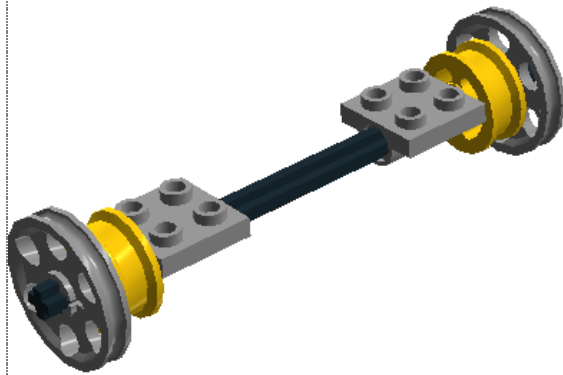

Step 13 of 18

Step 14 of 18

Step 15 of 18

Step 16 of 18

Step 17 of 18

Step 18 of 18

2 x  300226 BRICK 2X3 - Black

2 x  614326 BRICK Ø16 W. CROSS - Black

4 x  370126 TECHNIC BRICK 1X4, Ø4,9 - Black

4 x  389426 TECHNIC BRICK 1X6, Ø4,9 - Black

4 x  370226 TECHNIC BRICK 1X8 - Black

2 x  389526 TECHNIC BRICK 1X12, Ø4,9 - Black

1 x  4211452 PLATE 2X6 - Medium Stone Grey

2 x  348224 SPOKED HUG D17MM - Bright Yellow

2 x  4211544 WEDGE-BELT WHEEL Ø24 - Medium Stone Grey

2 x  658001 RIM Ø30.4 X 22.8 - White

2 x  370826 CROSS AXLE 12M - Black