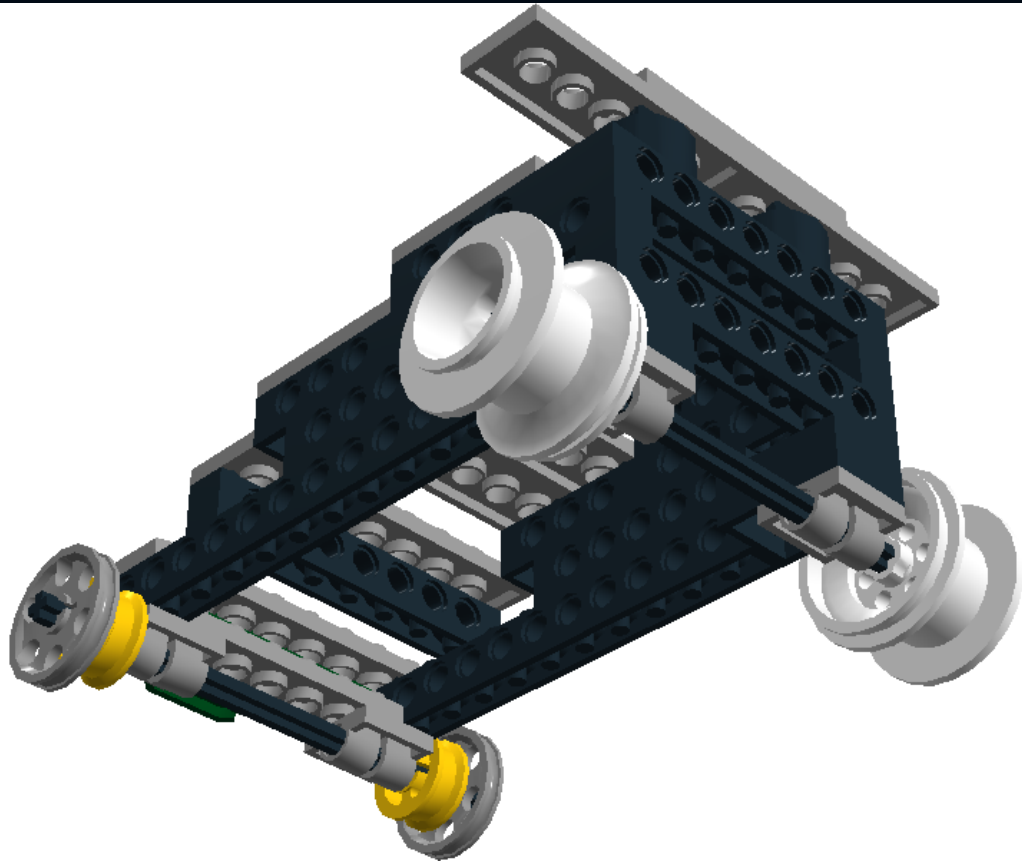

LEGO DIGITAL DESIGNER 4.2

Model Name:

Number of Bricks: 41

Step 1 of 18

Step 2 of 18

Step 3 of 18

Step 4 of 18

Step 5 of 18

Step 13 of 18

Step 14 of 18

Step 15 of 18

Step 16 of 18

Step 17 of 18

Step 18 of 18

2 x  300226 BRICK 2X3 - Black

2 x  614326 BRICK Ø16 W. CROSS - Black

4 x  370126 TECHNIC BRICK 1X4, Ø4,9 - Black

4 x  389426 TECHNIC BRICK 1X6, Ø4,9 - Black

4 x  370226 TECHNIC BRICK 1X8 - Black

2 x  389526 TECHNIC BRICK 1X12, Ø4,9 - Black

1 x  4211452 PLATE 2X6 - Medium Stone Grey

2 x  348224 SPOKED HUG D17MM - Bright Yellow

2 x  4211544 WEDGE-BELT WHEEL Ø24 - Medium Stone Grey

2 x  658001 RIM Ø30.4 X 22.8 - White

2 x  370826 CROSS AXLE 12M - Black