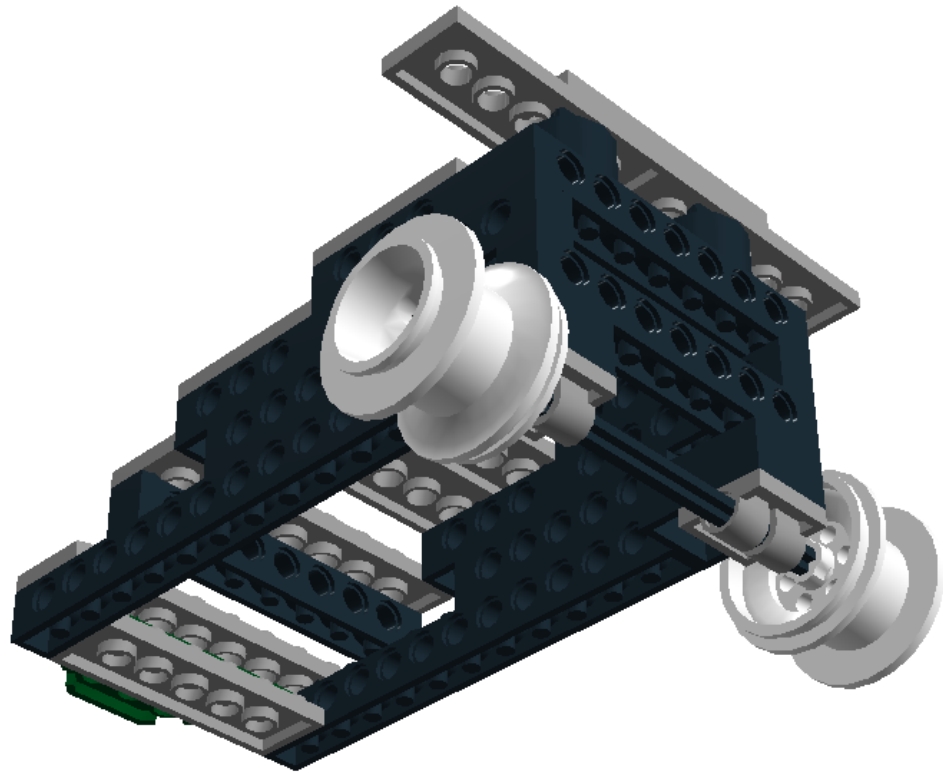

LEGO DIGITAL DESIGNER 4.2

Model Name:

Number of Bricks: 41

Step 1 of 18

Step 2 of 18

Step 3 of 18

Step 4 of 18

Step 5 of 18

Step 13 of 18

Step 14 of 18

Step 15 of 18

Step 16 of 18

Step 17 of 18

Step 18 of 18

2 x  300226 BRICK 2X3 - Black

2 x  614326 BRICK Ø16 W. CROSS - Black

4 x  370126 TECHNIC BRICK 1X4, Ø4,9 - Black

4 x  389426 TECHNIC BRICK 1X6, Ø4,9 - Black

4 x  370226 TECHNIC BRICK 1X8 - Black

2 x  389526 TECHNIC BRICK 1X12, Ø4,9 - Black

1 x  4211452 PLATE 2X6 - Medium Stone Grey

2 x  348224 SPOKED HUG D17MM - Bright Yellow

2 x  4211544 WEDGE-BELT WHEEL Ø24 - Medium Stone Grey

2 x  658001 RIM Ø30.4 X 22.8 - White

2 x  370826 CROSS AXLE 12M - Black