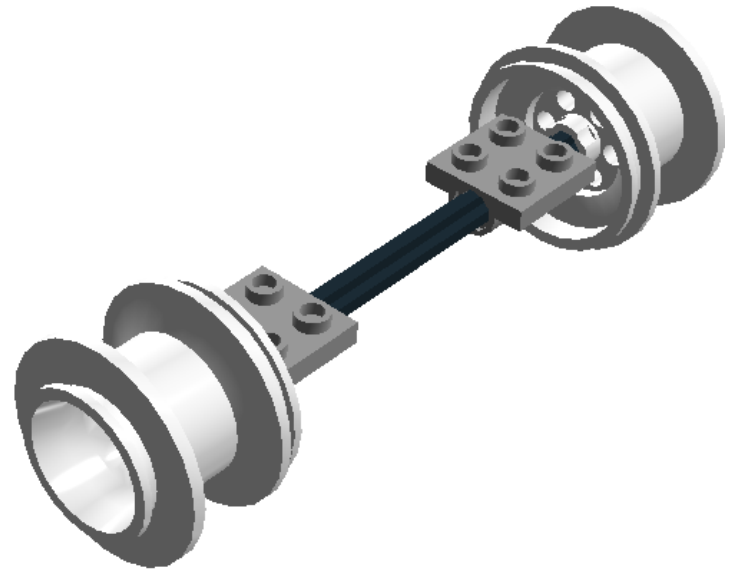

Step 6 of 18

Step 7 of 18

Step 8 of 18

Step 9 of 18

1 x

Step 10 of 18

Step 11 of 18

Step 12 of 18

Step 13 of 18

Step 14 of 18

Step 15 of 18

Step 16 of 18

Step 17 of 18

Step 18 of 18

2 x  300226 BRICK 2X3 - Black

2 x  614326 BRICK Ø16 W. CROSS - Black

4 x  370126 TECHNIC BRICK 1X4, Ø4,9 - Black

4 x  389426 TECHNIC BRICK 1X6, Ø4,9 - Black

4 x  370226 TECHNIC BRICK 1X8 - Black

2 x  389526 TECHNIC BRICK 1X12, Ø4,9 - Black

1 x  4211452 PLATE 2X6 - Medium Stone Grey

2 x  348224 SPOKED HUG D17MM - Bright Yellow

2 x  4211544 WEDGE-BELT WHEEL Ø24 - Medium Stone Grey

2 x  658001 RIM Ø30.4 X 22.8 - White

2 x  370826 CROSS AXLE 12M - Black